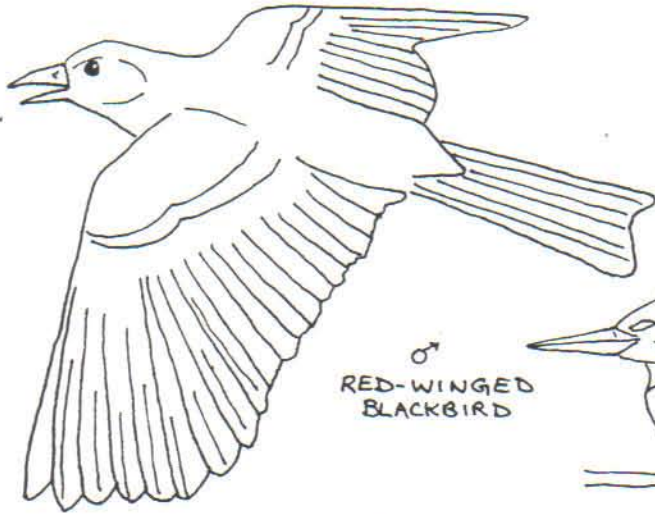

Boundary Bay Regional Park

GUMWEED

BITTER-SWEET

TREE LUPINE

ASTER

♂
RED-WINGED
BLACKBIRD

BELTED
KINGFISHER

AMERICAN
GOLDFINCH

BIG-HEADED
SEDE

MARSH
WREN

HOUSE
FINCH

TREE
SWALLOW

BARN SWALLOW

GARTER
SNAKE

BLUE-WINGED TEAL

GREEN-WINGED TEAL